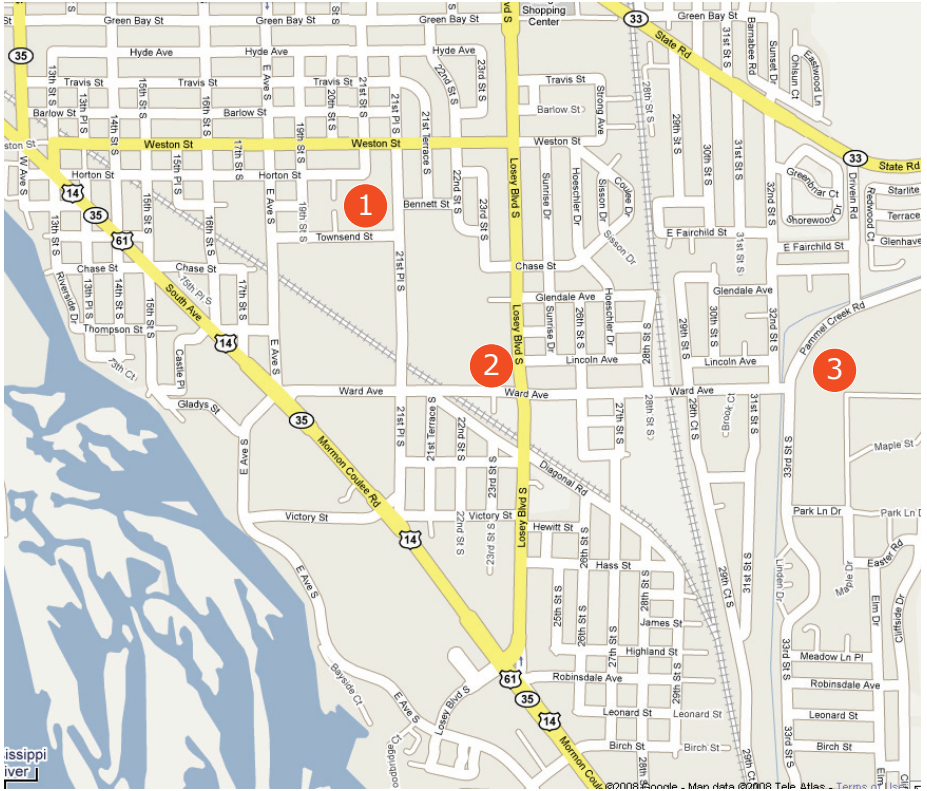

Trane locations

- **1 Trane Technology Center**
  2213 S. 20th Street
  (608)787-2998
- **2 Trane Plant 7**
  Chiller manufacturing plant
  2600 Losey Boulevard South
- **3 Reuben Trane Building**
  3600 Pammel Creek Road
  (608)787-2000

directions from **Airport** to...

Trane locations

Exit Airport and turn left onto Fanta Reed Road. At Bainbridge turn right. Head South 1/2 mile to I-90 East entrance. Take I-90 East to exit 4 (St Rd 157). Turn right onto 157, head South .75 mile to Hwy 16. Turn right onto Hwy 16 heading South approx. 5.5 miles. (Hwy 16 turns into Losey Boulevard.)

To: **Trane Technology Center** - turn right on Weston. Turn left on 19th Street head South one block. Turn left onto Horton and park in the visitor parking in front of the Technology Center.

To: **Reuben Trane Building** - turn left on Ward Avenue and head East approximately .75 miles. Turn left on Pammel Creek Road - use driveway to get to the visitor parking lot just East of the building.

To: **Trane Plant 7** - turn right just before Ward avenue into the Plant 7 parking lot (just past Erickson swimming pool). Enter the building through the double set of doors.

directions from **downtown** to...

Trane locations

Follow Third Street heading South. Third street becomes South Avenue / US 14E/61.

To: **Trane Technology Center** - Continue south on South Avenue until you reach the intersection of South Avenue, and Horton. Turn left on Horton. Stay on Horton until you reach the Technology Center - visitor parking is located in the front of the building.

To: **Reuben Trane Building** - Continue south on South Avenue until you reach the intersection of Ward Avenue. Turn left on Ward Avenue and head East approximately 1.5 miles. Turn left on Pammel Creek Road - use driveway to get to the visitor parking lot just East of the building.

To: **Trane Plant 7** - Continue south on South Avenue until you reach the intersection of Ward Avenue. Turn left on Ward Avenue and continue approximately .5 until you reach Losey Blvd. Turn left onto Losey. Go approximately 1 block and you will see Plant 7 parking lot on your left. Enter the building through the double set of doors.