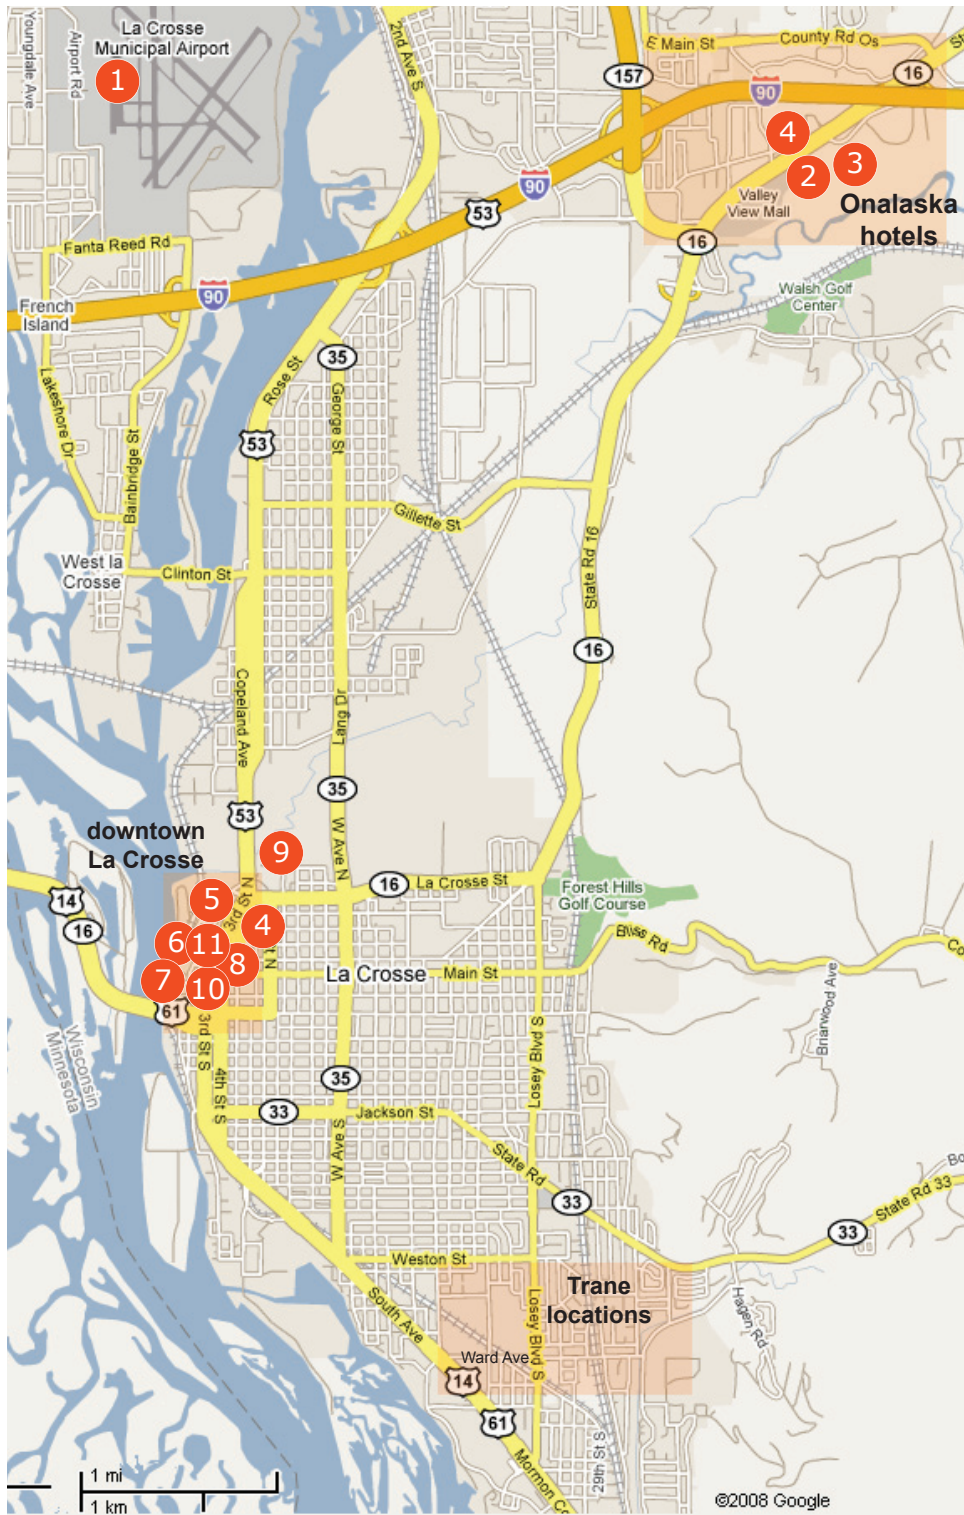

La Crosse Area

- 1 La Crosse Municipal Airport
- 2 **Holiday Inn Express**
9409 State Road 16,
Onalaska, WI
(608) 783-6555
- 3 **Stoney Creek Inn**
3060 S Kinney Coulee Rd,
Onalaska, WI
(608) 781-3060
- 4 **Hampton Inn (two locations)**
511 3rd St N, 308 Hampton Ct.
La Crosse, WI Onalaska, WI
(608) 791-4004 (608) 779-5000
- 5 **Grand Stay**
525 Front St N,
La Crosse, WI
(608) 796-1615
- 6 **Radisson**
200 Harborview Plz,
La Crosse, WI
(608) 784-6680
- 7 **Marriott Courtyard**
500 Front St S,
La Crosse, WI
(608) 782-1000
- 8 **Charmant**
101 State St,
La Crosse, WI
(608) 519-8800
- 9 **Candlewood Inn & Suites**
56 Copeland Ave,
La Crosse, WI
(608) 785-1110
- 10 **Fairfield Inn & Suites**
434 Third St S
La Crosse, WI
(608) 782-1491
- 11 **Home 2 Suites**
210 Jay St
La Crosse, WI
(608) 881-6666

Onalaska area

Exit Airport and turn left onto Fanta Reed Road. At Bainbridge turn right. Head South 1/2 mile to I-90 East entrance. Take I-90 East to exit 5 (Hwy 16 West). Turn right onto Highway 16.

directions from Airport to...

La Crosse downtown

Exit Airport and turn left onto Fanta Reed Road. At Bainbridge turn right. Head South 1/2 mile to I-90 East entrance. Take I-90 East to exit 3a (Rose Street/53 south). Stay on Rose heading South for the next 5 miles (the name will change Rose/Copeland/Third Street).

directions from **Airport** to...

Trane locations

Exit Airport and turn left onto Fanta Reed Road. At Bainbridge turn right. Head South 1/2 mile to I-90 East entrance. Take I-90 East to exit 4 (St Rd 157). Turn right onto 157, head South .75 mile to Hwy 16. Turn right onto Hwy 16 heading South approx. 5.5 miles. (Hwy 16 turns into Losey Boulevard.)