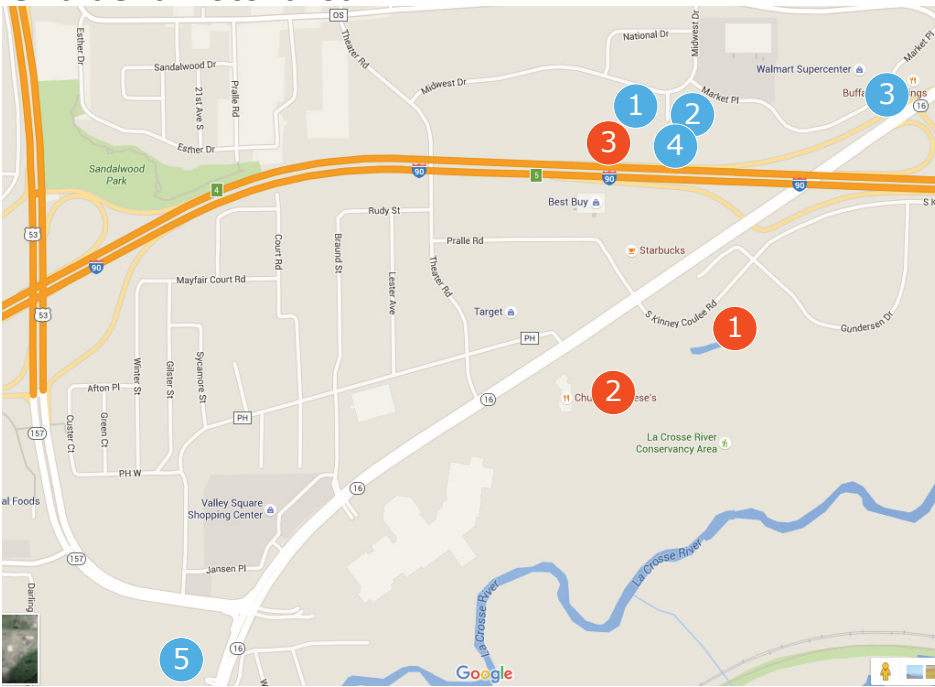

directions from **Airport** to...

Trane locations

Exit Airport and turn left onto Fanta Reed Road. At Bainbridge turn right. Head South 1/2 mile to I-90 East entrance. Take I-90 East to exit 4 (St Rd 157). Turn right onto 157, head South .75 mile to Hwy 16. Turn right onto Hwy 16 heading South approx. 5.5 miles. (Hwy 16 turns into Losey Boulevard.)

3 Waterfront Restaurant

328 Front St S
La Crosse, WI 54601
(608) 782-5400
www.thewaterfrontlacrosse.com

4 Kate's on State

333 Main St
La Crosse, WI 54601
(608) 784-3354
www.katesonstate.com

5 Diggers

122 3rd St N
La Crosse, WI 54601
(608) 782-3796

6 Dublin Square

103 3rd St N
La Crosse, WI 54601
(608) 519-2509
<http://www.dublinsquarepub.com/>

* Shuttle service available

Onalaska hotel area

1 Stoney Creek Inn
3060 S Kinney Coulee Rd,
Onalaska, WI - (608) 781-3060
(608) 796-1615

To Stoney Creek: turn left at first stop light/ Kinney Coulee South 2 blocks.

To Holiday Inn Express: turn left at first stop light/Kinney Coulee South.

Turn right into drive just past Kwik Trip. Use delivery road to go behind Old Country Buffet/Olive Garden to get to Holiday Inn Express.