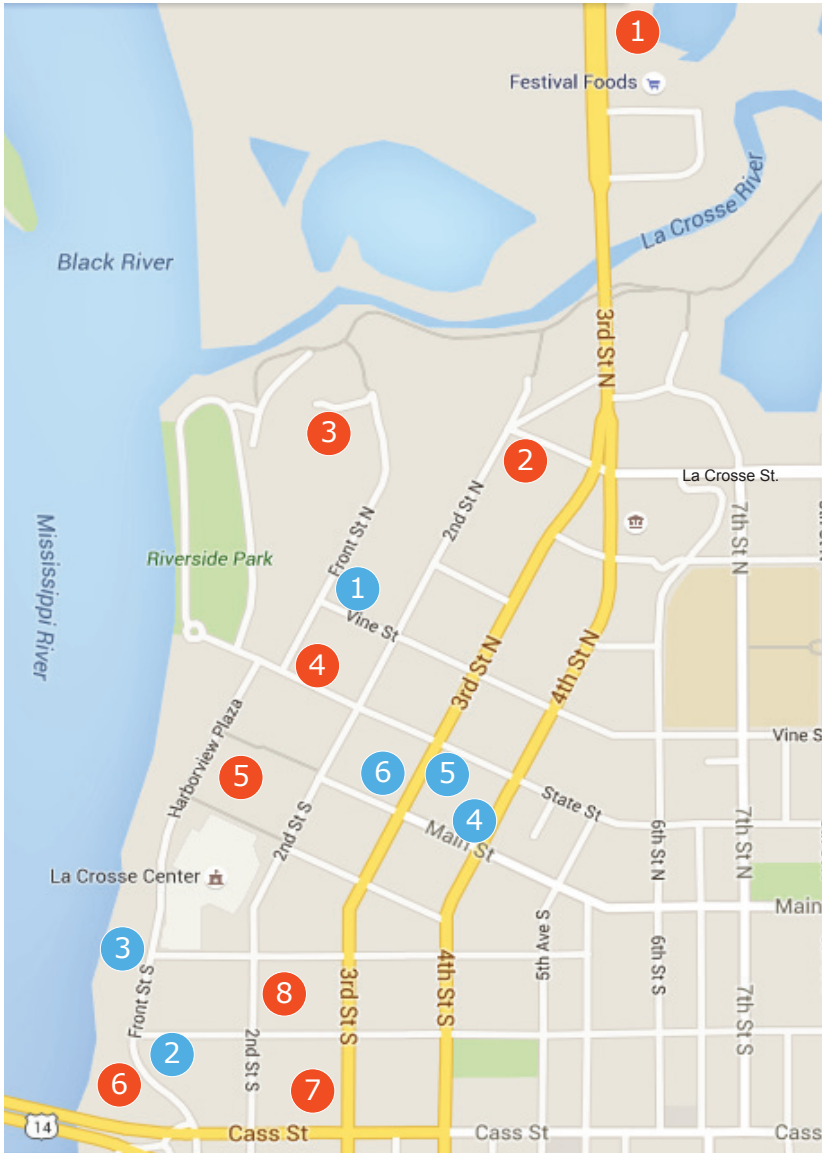

Downtown La Crosse

directions from Airport to...

La Crosse downtown

Exit Airport and take a left onto Fanta Reed Road.

At Bainbridge take a right.

Head South 1/2 mile to I-90 East entrance.

Take I-90 East to exit 3a (Rose Street/53 south). Stay on Rose heading South for the next 5 miles (the name will change from Rose, to Copeland - when the road splits into one-way streets downtown, it becomes 3rd Street.

1 Candlewood Inn & Suites

56 Copeland Ave,
La Crosse, WI
(608) 785-1110

2 Hampton Inn*

511 3rd St N,
La Crosse, WI
(608) 791-4004

3 Grand Stay

525 Front St N,
La Crosse, WI
(608) 796-1615

4 Charmant

101 State St,
La Crosse, WI
(608) 519-8800

5 Radisson*

200 Harborview Plz,
La Crosse, WI
(608) 784-6680

6 Marriott Courtyard*

500 Front St S,
La Crosse, WI
(608) 782-1000

7 Fairfield Inn & Suites

434 Third St S
La Crosse, WI
(608) 782-1491

8 Home 2 Suites

210 Jay St
La Crosse, WI
(608) 881-6666

Dining

1 Freight House

107 Vine St
La Crosse, WI 54601
(608) 784-6211
www.freighouserestaurant.com

2 Piggy's

501 Front St S
La Crosse, WI 54601
(608) 784-4877
www.piggys.com

3 Waterfront Restaurant

328 Front St S
La Crosse, WI 54601
(608) 782-5400
www.thewaterfrontlacrosse.com

4 Kate's on State

333 Main St
La Crosse, WI 54601
(608) 784-3354
www.katesonstate.com

5 Diggers

122 3rd St N
La Crosse, WI 54601
(608) 782-3796

6 Dublin Square

103 3rd St N
La Crosse, WI 54601
(608) 519-2509
<http://www.dublinsquarepub.com/>

* Shuttle service available